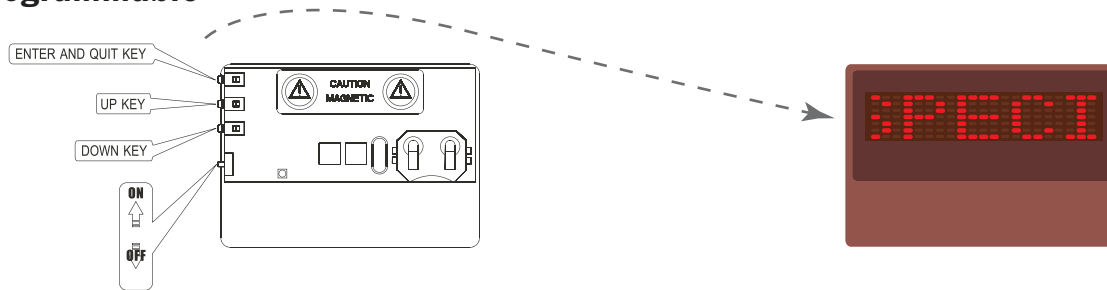

**Easy to use! Easy to read!**

**FEATURES**

- PC wireless data transfer technology
- Tri-Option Programming (Serial, USB, or On-Board)
- Power ON/OFF switch
- Red LED's for easy readability
- Program up to 150 characters
- Character Support: English letters, numbers and symbols
- Adjustable scrolling speed
- Messages scroll from right to left
- Compact/slim design
- Area for logo or website address
- Attaches using strong micro-magnet
- Windows® compatible PC software
- 40 hours of operation on single cell battery
- Replaceable cell battery
- Strong and durable plexi face
- Overall Badge size: 2.2" x 3.2"

**Tri-Option Programming:**  
**Serial Port to IR Wireless Data Transfer**  
(INCLUDED)

**USB to IR Wireless Data Transfer**  
(USB to IR cable OPTIONAL)

**On-Board Programmable**  
(INCLUDED)

**Information Display Technology**