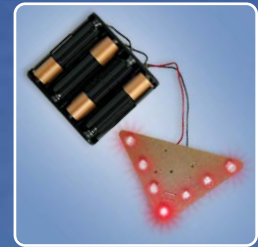

RED, GREEN, AMBER, BLUE AND WHITE LED'S

PERMANENT:.....

PLAY MPEG1, 2, 4, MP3, WMA, WAV, JPEG, AND DVD's

VIDEO WITH SOUND
Continuous Play

.....:PROMOTIONAL

PORTABLE RADIO AND MESSAGE DEVICE
Programmable with Time and Date display

STORE UP TO 100 CHARACTERS

Think it's neon? Look again.

Pro-Lite inline LED technology that's brighter and consumes less power than neon. Ask for it by name, LINE-O-LED™

View our complete line of products online:
www.pro-lite.com