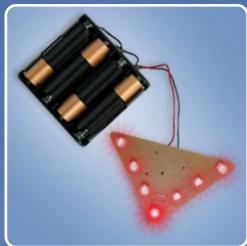

YEEHA!

IT'S
ALL
ABOUT
WINNING!