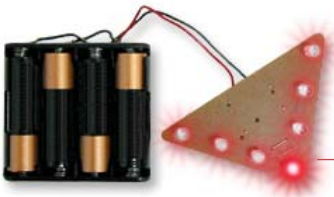

.....:TEMPORARY

CUSTOM LED LIGHTING
Custom Board or Harness Wiring Design

RED, GREEN, AMBER, BLUE AND WHITE LED'S

PERMANENT:.....

PLAY MPEG1, 2, 4, MP3, WMA, WAV, JPEG, AND DVD's