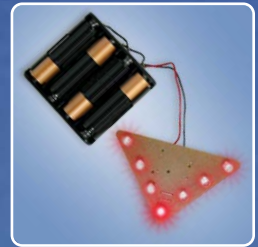

3505 Cadillac Ave., Bldg. D., Costa Mesa, CA 92626
Tel: 714.668.9988 Fax: 714.668.9980 Email: sales@pro-lite.com