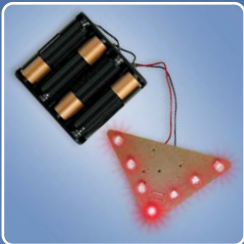

YEEHA!

IT'S
ALL
ABOUT
WINNING!