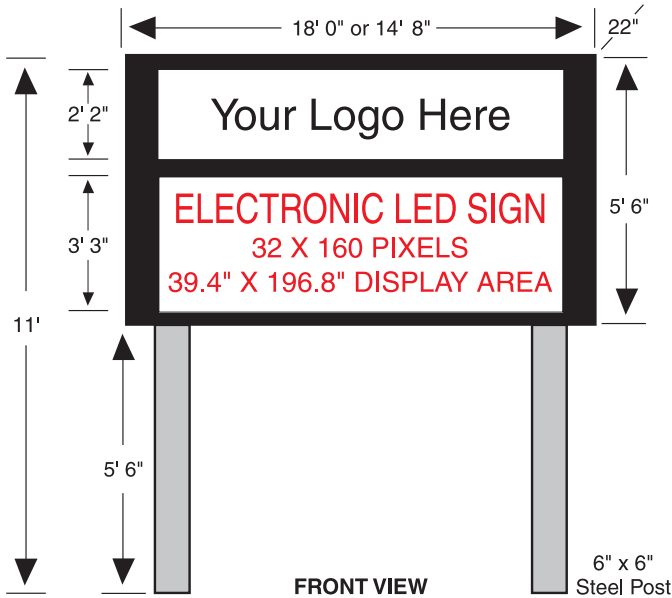

- Hotels, Motels ▶ Hospitals ▶ Shopping Centers ▶ Banks
- Churches ▶ Gas Stops ▶ Car Dealers ▶ Theatres ▶ Conventions
- Parking Structures

HOUSING

The housing is completely weatherproof and rustproof. The cabinet is made out of high graded aluminum. The sign has a built-in cooling system and a power distribution that is in the module. All that is needed is to connect the power and communication cable. The standard housing color is black.

GENERAL SPECIFICATIONS

Model No.	:PL-AM32126	PL-AM32160
Lighting Element	:UltraBright LED Cluster	
Pixel Size	:3000MCD	
Module Size	:1" x 1"	
Matrix	:32 x 126	32 x 160
No. of 16 x 16 Modules	:2 x 8 2 x 10	
Approx. Display Area	:9", 20", 40"	
No. of Lines	:1 ~ 4	
Approx. Case Size	:5'6" x 14'8" x 22"	5'6" x 18" x 22"
Approx. Viewing Angle	:60°	
Effective Viewing Range	:Directly 30' ~ 2000'	
Memory Size	:64K	
Programmed Via	:PC	
Remote Connection	:Modem	
Effective Temperature Range	:5° ~ 145° F	
Power Input	:220 VAC	
Software	:WYSIWYG	
Poles	:Optional	

Call for pricing and availability. All specifications are subject to change without notice.