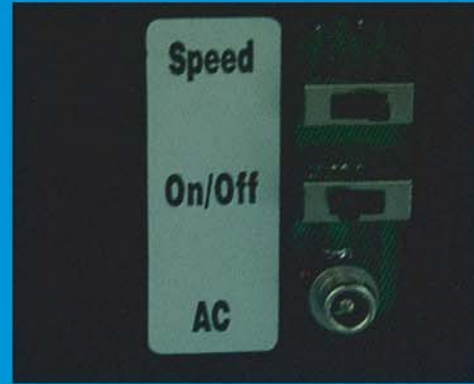

Ad-Flasher!

LED FLASHER

LOGO + LED FLASHER

PROGRAMMABLE JACKPOT

Ad-Flasher! is designed to communicate a programmable or non-programmable Advertising message by utilizing the super long life, low power consumption LEDs. The Advertising message can be flashing, spelled out, or bordered with chasing LEDs. By adding different colors such as blue, amber and white LEDs, your logo or message is guaranteed to grab the customer's attention.

ADVERTISING DISPLAY TECHNOLOGY

Aluminum Casing

Various Flash Speeds

Replaceable Fuse

Optional Counter Legs

Unique Features

- Patented Dual Message (US6,271,814)
- Warp-proof Aluminum Casing
- Various Flash Speeds
- Ultra-bright LED
- Multiple Colors Including Blue And White
- Protected With A Replaceable Fuse
- Customized Logo